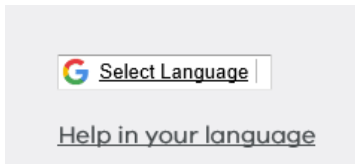

Step 3: Click on 'Select Language', you can then choose from the list of 108 community languages

Step 4: The DET webpage will be translated into the language you have selected.

**Please note this translation tool uses Google Translate, it is intended as a guide and may not be accurate. Google Translate may produce translations that contain significant grammatical errors. Some parents and carers of EAL students may not have literacy in English or their home language. Contacting families via phone using telephone interpreters and providing simplified English information with graphics can help support communication with families.*