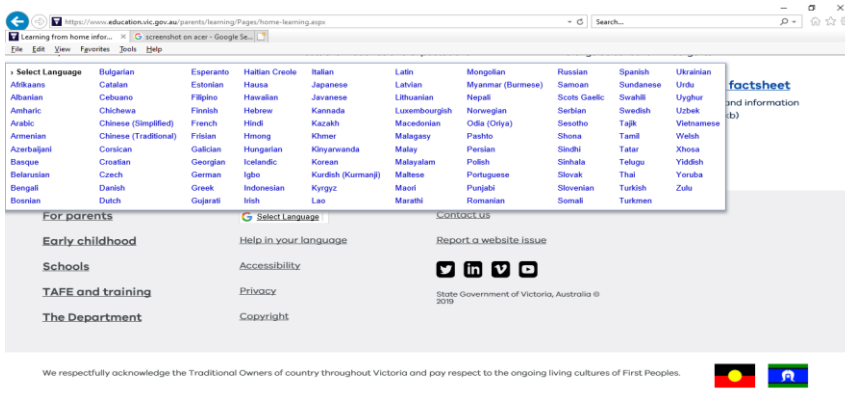

Instant Translation of DET Webpages

Step 1: Find your DET webpage e.g.

<https://www.education.vic.gov.au/parents/learning/Pages/home-learning.aspx>

Step 2: Scroll to bottom of the page until you find the Google Translate symbol:

Step 3: Click on 'Select Language', you can then choose from the list of 108 community languages

Step 4: The DET webpage will be translated into the language you have selected.

**Please note this translation tool uses Google Translate, it is intended as a guide and may not be accurate. Google Translate may produce translations that contain significant grammatical errors. Some parents and carers of EAL students may not have literacy in English or their home language. Contacting families via phone using telephone interpreters and providing simplified English information with graphics can help support communication with families.*