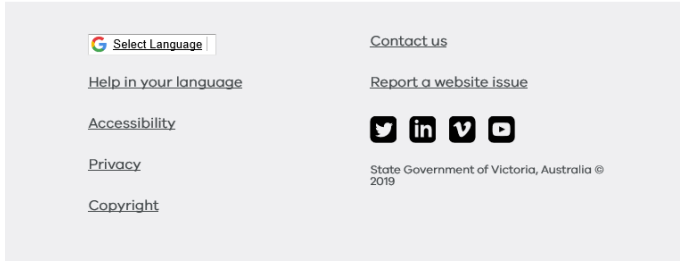

Instant Translation of DET Webpages

Step 1: Find your DET webpage e.g.

<https://www.education.vic.gov.au/parents/learning/Pages/home-learning.aspx>

Step 2: Scroll to bottom of the page until you find the Google Translate symbol:

Step 3: Click on 'Select Language', you can then choose from the list of 108 community languages

Step 4: The DET webpage will be translated into the language you have selected.

**Please note this translation tool uses Google Translate, it is intended as a guide and may not be accurate. Google Translate may produce translations that contain significant grammatical errors. Some parents and carers of EAL students may not have literacy in English or their home language. Contacting families via phone using telephone interpreters and providing simplified English information with graphics can help support communication with families.*